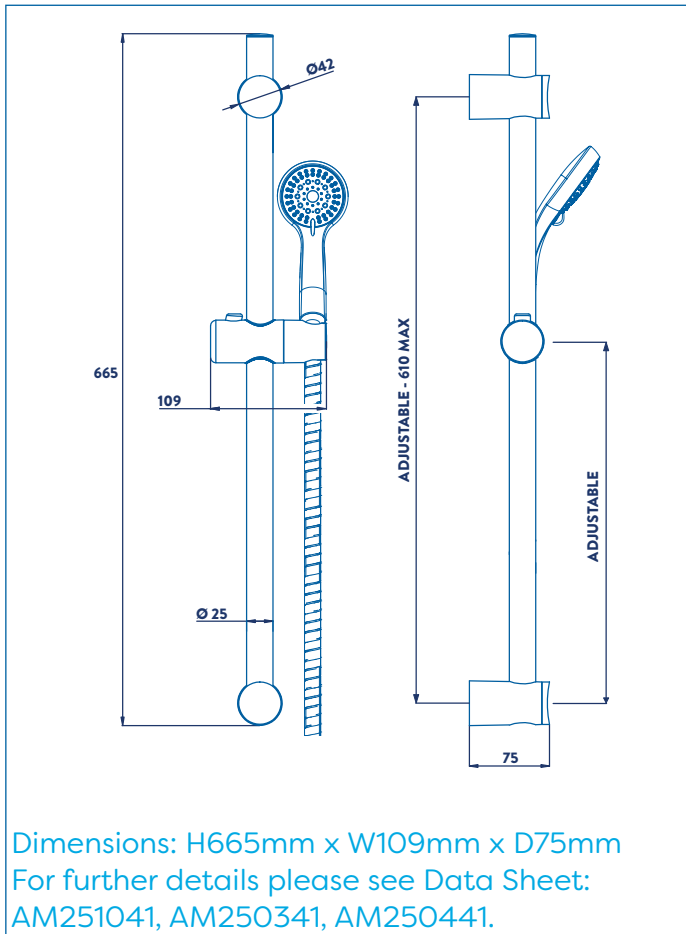

AM251041

AMALFI CHROME FIVE FUNCTION SHOWER SET

Dimensions: H665mm x W109mm x D75mm
For further details please see Data Sheet:
AM251041, AM250341, AM250441.

GUARANTEE

Consumer Statutory Rights Apply

Tel: +44 (0) 1264 365881
Fax: +44 (0) 1264 356437
Email: info@croydex.co.uk
Web: www.croydex.com

Printed material, designs and packaging are protected by copyright and design right.

ILLUSTRATED

AM251041 - AMALFI CHROME FIVE FUNCTION SHOWER SET

MATERIAL

Handset: ABS Plastic
Nozzles: Thermoplastic Rubber (TPR)
Hose: Grade 201 Stainless Steel with PVC Inner Tubing
Riser Rail: Grade 201 Stainless Steel
Wall Brackets & Slider: ABS

COLOURS

Handset: Bright Chrome Plated
Hose: Bright Chrome Plated
Faceplate: Light Grey
Nozzles: Dark Grey
Wall Brackets and Slider: Bright Chrome Plated
Soap Dish: Clear

DIMENSIONS

Hose: 1500mm
Bore: 7mm
Handset: 238 x 99.5mm; Ø99.5mm
Riser Rail: 665 x 75mm
Slider: 109mm

WEIGHT

790g

PACKAGING

Blister packed backing card with Euro slot.

FREQUENTLY USED APPLICATIONS

Domestic, Residential, Hotels

FEATURES

Five function handset with rub clean nozzles. Hose retaining ring & soap dish included. Universal 1/2" B.S.P. connection. Allows existing screw holes to be re-used providing they are no more than 550mm apart.