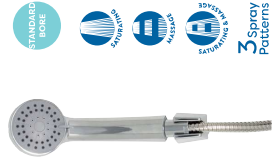

SHOWERS & SHOWER ACCESSORIES

AMALFI SHOWER ACCESSORIES

AMALFI ONE FUNCTION SHOWER HANDSET

- One function handset with rub clean nozzles
- Universal 1/2" B.S.P. connection
- Ideal for all shower types

water label **26** l/min

CODE	FINISH
AM251522	White
AM251541	Chrome

Packaging: Blister pack with euro slot.

AMALFI FIVE FUNCTION SHOWER HANDSET

- Five function handset with rub clean nozzles
- Universal 1/2" B.S.P. connection
- Ideal for all shower types

water label **14.3** l/min

CODE	FINISH
AM250322	White
AM250341	Chrome

Packaging: Blister pack with euro slot.

AMALFI THREE FUNCTION SHOWER SET WITH BRACKET

- Three function handset with rub clean nozzles
- 1.5m hose
- Wall bracket included
- All fixtures and fittings included
- Ideal for all shower types

water label **15** l/min

CODE	FINISH
AM250941	Chrome

Packaging: Blister pack with euro slot.

AMALFI THREE FUNCTION SHOWER HANDSET

- Three function handset with rub clean nozzles
- Universal 1/2" B.S.P. connection
- Ideal for all shower types