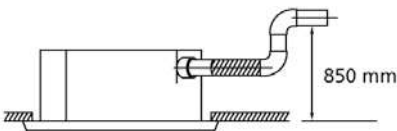

Round flow cassette

- BLDC fan motor unit for ceiling mounting. 360° air discharge
- 360° air discharge ensures uniform air flow and temperature distribution
- Modern style decoration panel in white (RAL9010)
- Optional fresh air intake
- Comfortable horizontal air discharge ensures draughtfree operation and prevents ceiling soiling
- Possibility to shut 1 or 2 flaps for easy installation in corners
- Standard drain pump with 850mm lift increases flexibility and installation speed