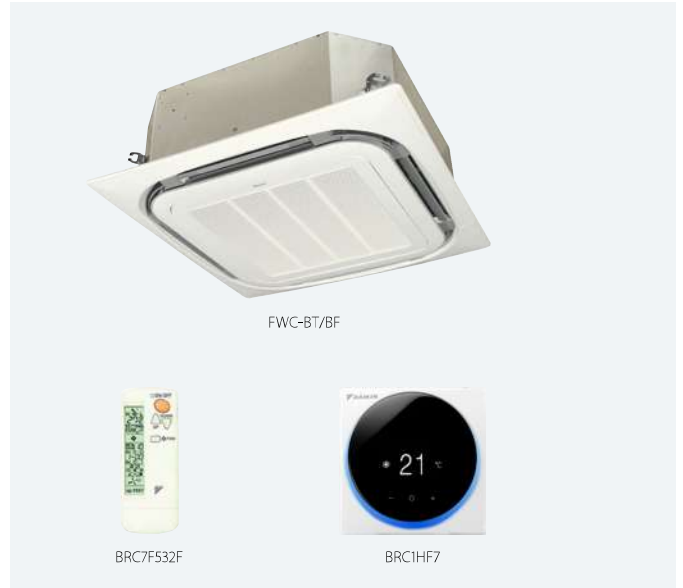

Round flow cassette

- BLDC fan motor unit for ceiling mounting. 360° air discharge
- 360° air discharge ensures uniform air flow and temperature distribution
- Modern style decoration panel in white (RAL9010)
- Optional fresh air intake
- Comfortable horizontal air discharge ensures draughtfree operation and prevents ceiling soiling
- Possibility to shut 1 or 2 flaps for easy installation in corners
- Standard drain pump with 850mm lift increases flexibility and installation speed