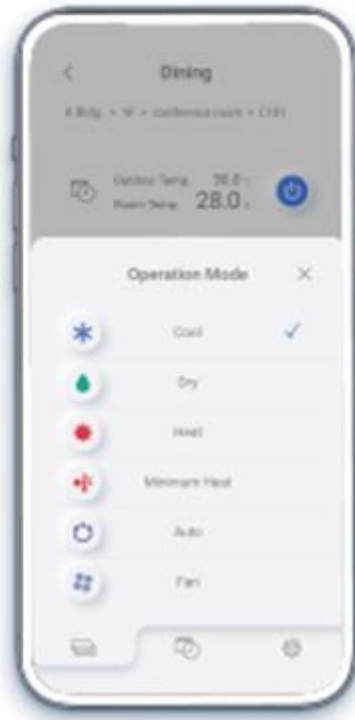

## User Friendly for Everyone

Everyone can enjoy easy to use centralized operation of air conditioners via smartphone anytime, anywhere.

Image

House Owner , Shop Owner , Commercial Building Owner

## New Design!

Ease of use is pursued to achieve a stylish design.

The more legible and accessible timer UI enables effortless schedule management.

Fan speed change

Mode change

Weekly timer

Centralized operation for flexible remote management of all air conditioners