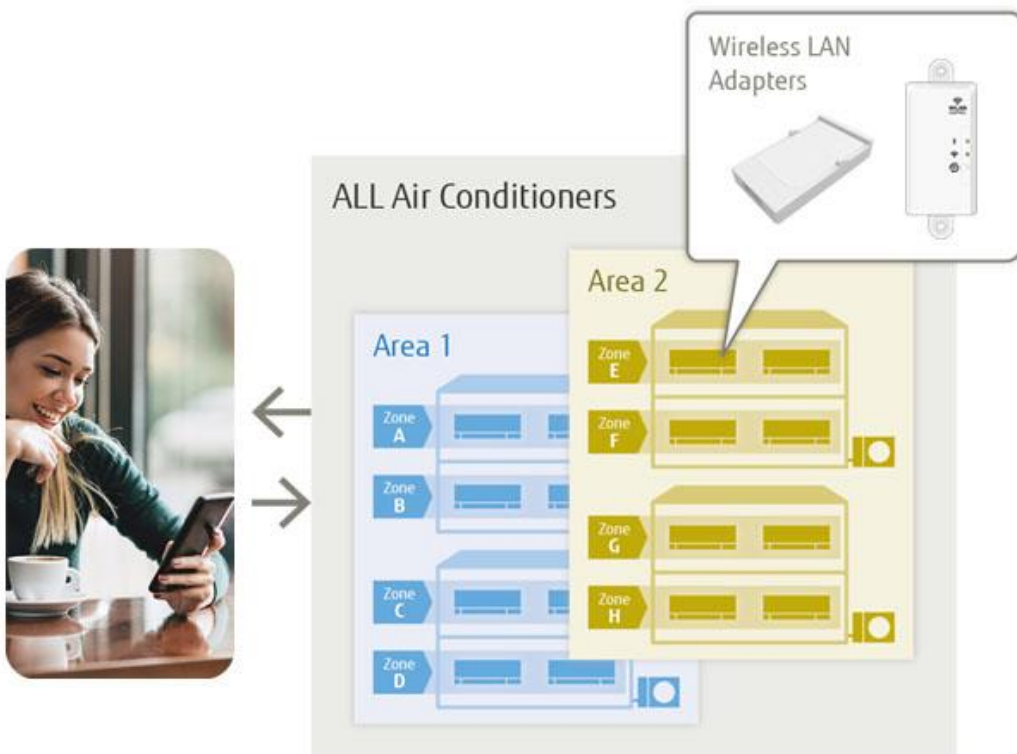

## New Design!

Ease of use is pursued to achieve a stylish design.

The more legible and accessible timer UI enables effortless schedule management.

Fan speed change

Mode change

Weekly timer

Centralized operation for flexible remote management of all air conditioners

---

AIRSTAGE Mobile is ideal for a wide range of applications, from large residential buildings to smaller commercial spaces such as offices and stores. Anyone who has a smartphone and an adapter can easily install the system at a low cost.

Maximum of 5 user accounts can be set per 1 indoor unit, including the main user and sub users.

## Hierarchical group management

---

Multiple air conditioners can be combined into a single group for centralized operation. Several groups can also be organized at once. Grouping the air conditioners by building, floor, or room makes it easy for users to monitor their operation status and operate them quickly.