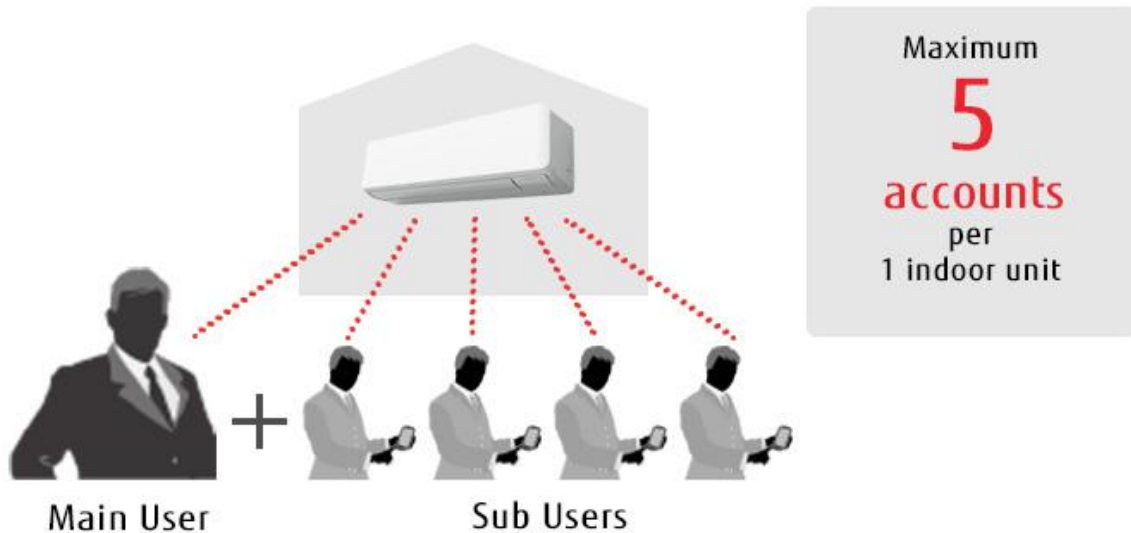

AIRSTAGE Mobile is ideal for a wide range of applications, from large residential buildings to smaller commercial spaces such as offices and stores. Anyone who has a smartphone and an adapter can easily install the system at a low cost.

Maximum of 5 user accounts can be set per 1 indoor unit, including the main user and sub users.

Hierarchical group management

Multiple air conditioners can be combined into a single group for centralized operation. Several groups can also be organized at once. Grouping the air conditioners by building, floor, or room makes it easy for users to monitor their operation status and operate them quickly.