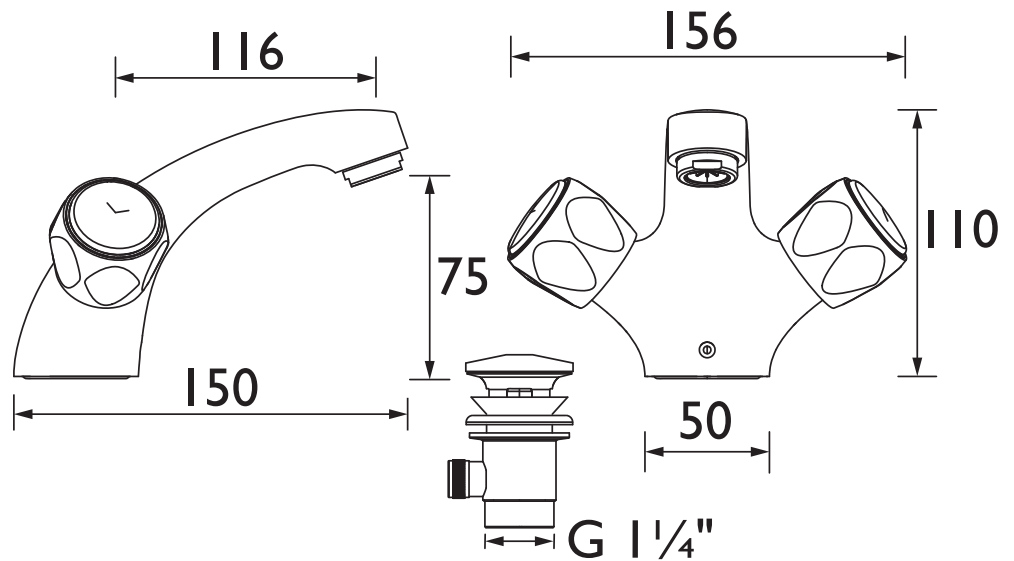

VAC BAS C MT

VALUE Tap Range Club Mono Basin Mixer With Pop Up Waste with Metal Heads Chrome

Features:

- Everything you need in the box including flexible tails and pop-up waste so nothing to buy separately.
- A hard-wearing, flawless, scratch resistant chrome finish that lasts for years. Salt spray tested to ensure added durability.
- 5 year parts and 1 year labour guarantee for peace of mind.
- Co-ordinating Bathroom taps and Accessories available

Product Certifications:

WRAS Cert. Number: 240203001
WRAS Expiry Date: 28/02/2028

For more products, visit our website:
<http://www.bristan.com>

Specification

Product Type:	Bathrooms Taps
Main Construction Material:	Brass
Mount Type:	Deck Mounted
Handle Type:	Club Handles
Connection Inlet:	M10x300mm x 1/2BSP Flexi Tails
Connection Outlet:	M24 Flow Straightener
Number of Tap Holes:	1
Valve/Cartridge Type:	1/2" Standard Valve
Plumbing System Requirements:	Suitable for all plumbing systems
Minimum Dynamic Pressure:	0.2 Bar
Maximum Dynamic Pressure:	5.0 Bar
Maximum Hot Water Temperature: °C	65
Maximum Static Pressure: (bar)	10
Flow Type:	Single Flow
Isolation Included:	No

Dimensions (measurements in mm)

Flow Rates (l/min)

System Pressure (bar)	0.2	0.5	1	2	3	5
VAC BAS C MT	6.8	11.5	17	22.2	28	34.5

TECHNICAL
DATA
SHEET

BRISTAN

D11